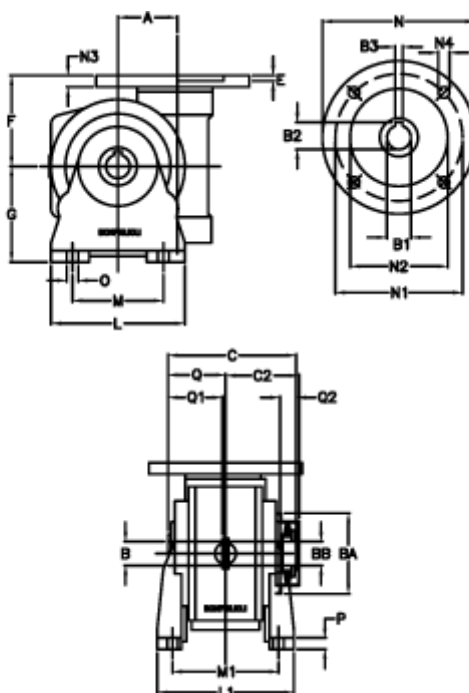

Data Sheet

Article number: 390204902432336
 Description: Worm Gear with Torque Limiter
 VF 49-L2-V-24 P63B14

Measures

| | | | | | | | |
|-------|---------|-------------|-------------------|----|--------|----|--------|
| a | = 49.50 | C2 | = 63,5 | M1 | = 98.5 | Q | = 51.0 |
| B | = 25 | Description | = VF 49V-xx-63B14 | N | = 90 | Q1 | = 41 |
| B1 E7 | = 11 | E | = 3.0 | N1 | = 75 | Q2 | = 15 |
| B2 | = 12.8 | F | = 70 | N2 | = 60 | | |
| B3 H9 | = 4 | g | = 82 | N3 | = 7.0 | | |
| BA | = 63 | L | = 110 | N4 | = 6 | | |
| BB H7 | = 14 | L1 | = 124.0 | O | = 8.5 | | |
| C | = 105 | m | = 63 | P | = 12 | | |